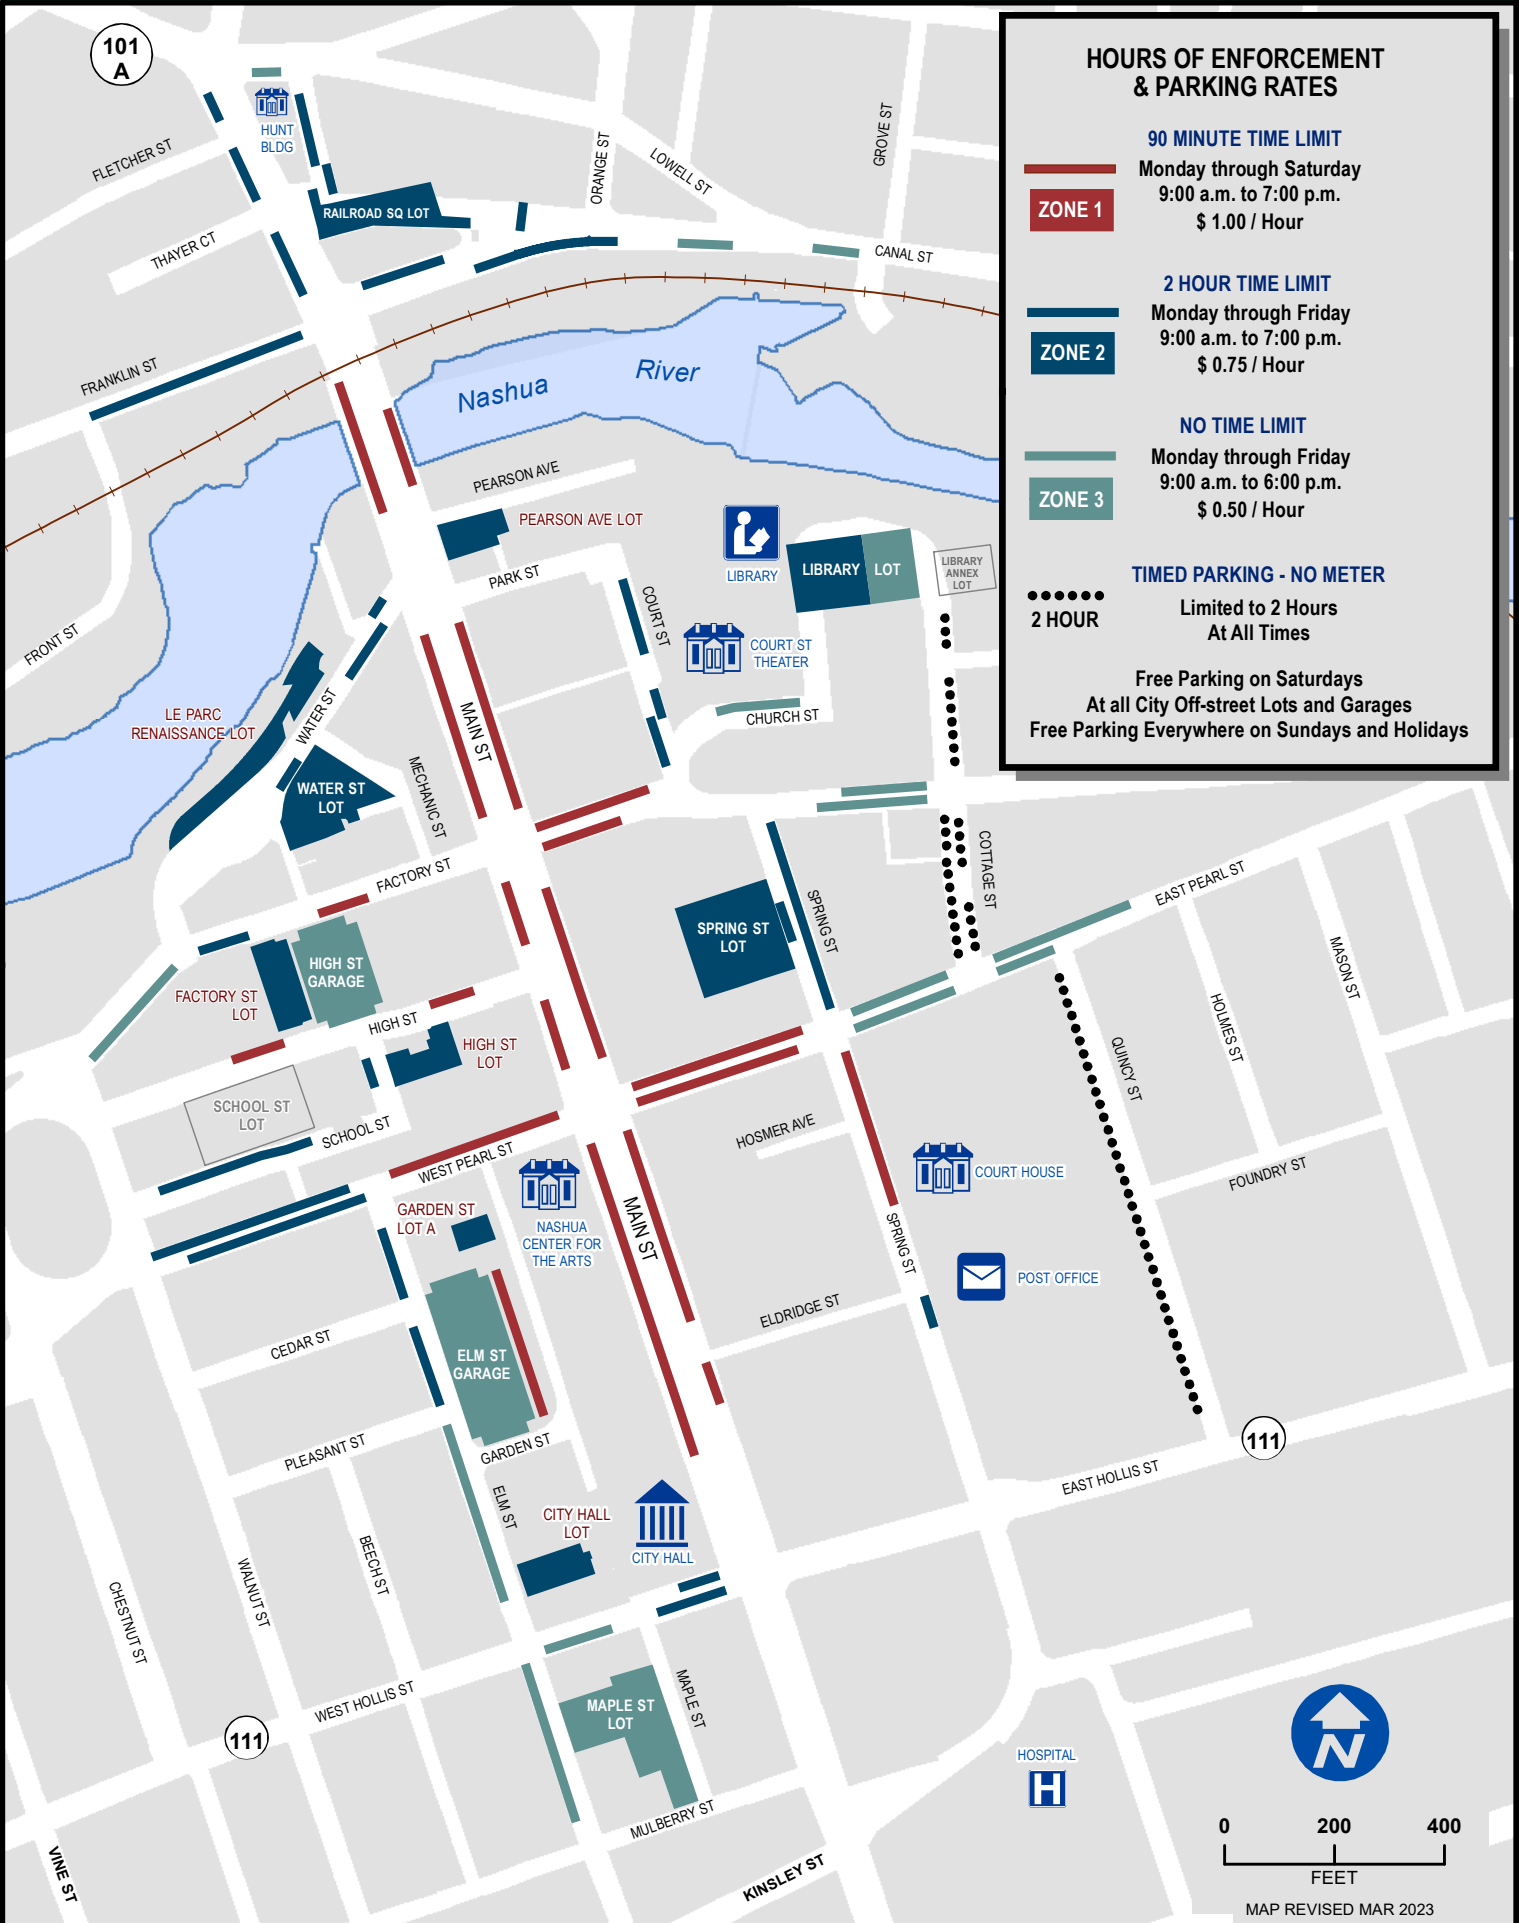

# NASHUA NH - DOWNTOWN PARKING MAP

## HOURS OF ENFORCEMENT & PARKING RATES

### TIMED PARKING - NO METER

Limited to 2 Hours  
At All Times

2 HOUR

Free Parking on Saturdays  
At all City Off-street Lots and Garages  
Free Parking Everywhere on Sundays and Holidays

MAP REVISED MAR 2023